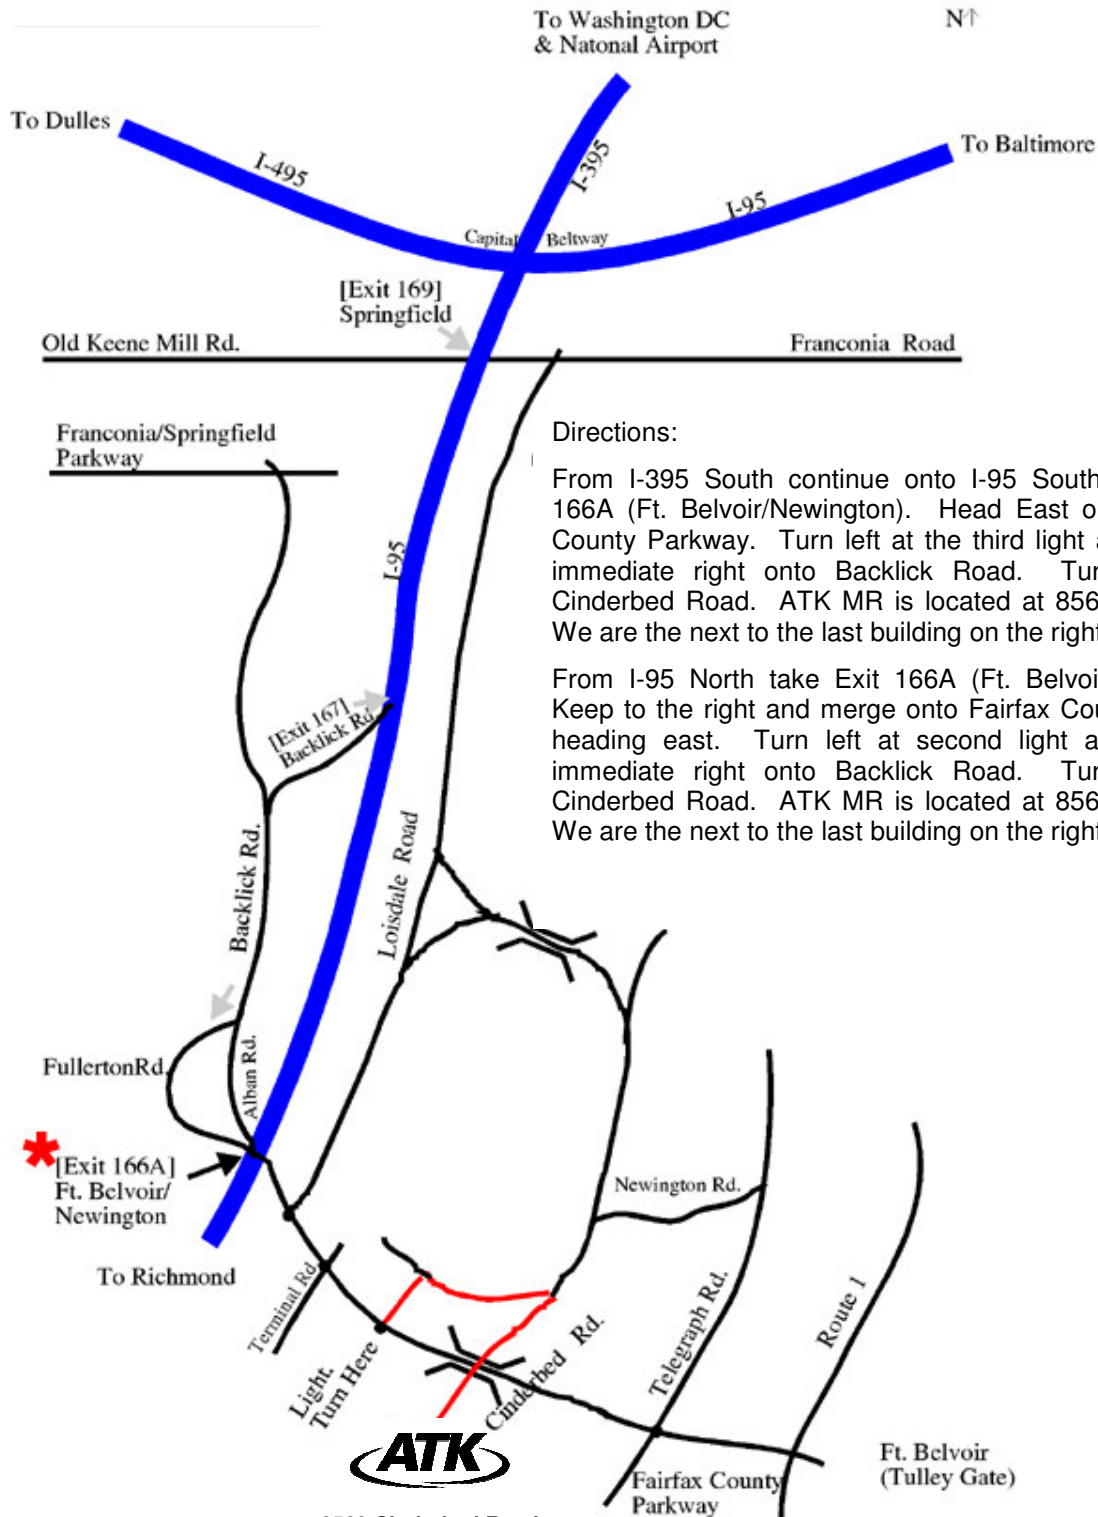

Directions to ATK Mission Research

Directions:

From I-395 South continue onto I-95 South. Take Exit 166A (Ft. Belvoir/Newington). Head East on the Fairfax County Parkway. Turn left at the third light and make an immediate right onto Backlick Road. Turn right onto Cinderbed Road. ATK MR is located at 8560, Suite 700. We are the next to the last building on the right.

From I-95 North take Exit 166A (Ft. Belvoir/Newington). Keep to the right and merge onto Fairfax County Parkway heading east. Turn left at second light and make an immediate right onto Backlick Road. Turn right onto Cinderbed Road. ATK MR is located at 8560, Suite 700. We are the next to the last building on the right.

8560 Cinderbed Road
 Suite 700
 Newington, VA 22122
 703-339-6500

Ft. Belvoir
 (Tulley Gate)